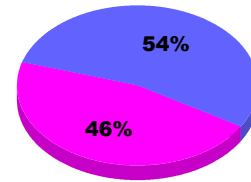

Jul/Aug/Sep

Male Female